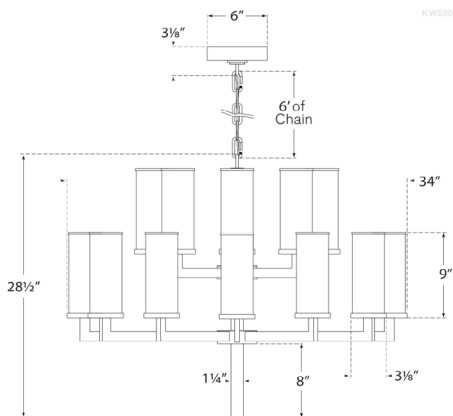

Liaison Double Tier Chandelier

KW5201BZ

Materials Shown

Bronze With Crackle Glass

Available in

- **Antique-Burnished Brass With Crackle Glass**
- **Bronze With Crackle Glass**
- **Polished Nickel With Crackle Glass**
- **Antique-Burnished Brass With Clear Glass**
- **Bronze With Clear Glass**
- **Polished Nickel With Clear Glass**

Dimensions

Fixture Height: 28.5"

Width: 34"

Canopy: 6" Round

Chain Length: 6'

Socket

20 - E12 Candelabra

Wattage

20 - 60 C11

Weight

57 lbs