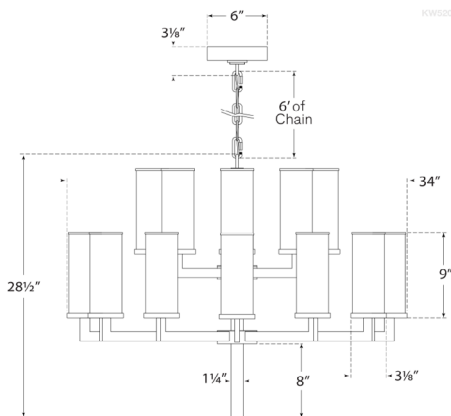

Liaison Double Tier Chandelier

KW5201AB-CRG

Materials Shown

**Antique-Burnished Brass With
Crackle Glass**

Available in

**Antique-Burnished Brass With
Crackle Glass**
Bronze With Crackle Glass
Polished Nickel With Crackle Glass
**Antique-Burnished Brass With
Clear Glass**
Bronze With Clear Glass
Polished Nickel With Clear Glass

Dimensions

Fixture Height: 28.5"
Width: 34"
Canopy: 6" Round
Chain Length: 6'

Socket

20 - E12 Candelabra

Wattage

20 - 60 C11

Weight

57 lbs