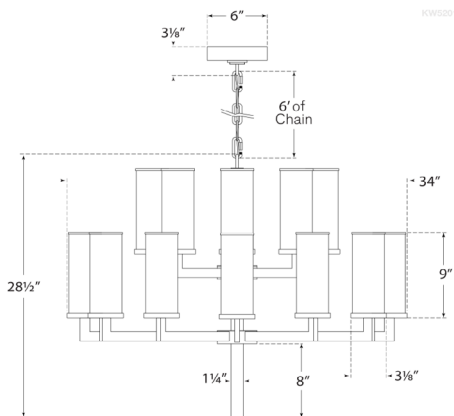

Liaison Double Tier Chandelier

KW5201PN-CRG

Materials Shown

Polished Nickel With Crackle Glass

Available in

- **Antique-Burnished Brass With Crackle Glass**
- **Bronze With Crackle Glass**
- **Polished Nickel With Crackle Glass**
- **Antique-Burnished Brass With Clear Glass**
- **Bronze With Clear Glass**
- **Polished Nickel With Clear Glass**

Dimensions

Fixture Height: 28.5"

Width: 34"

Canopy: 6" Round

Chain Length: 6'

Socket

20 - E12 Candelabra

Wattage

20 - 60 C11

Weight

57 lbs