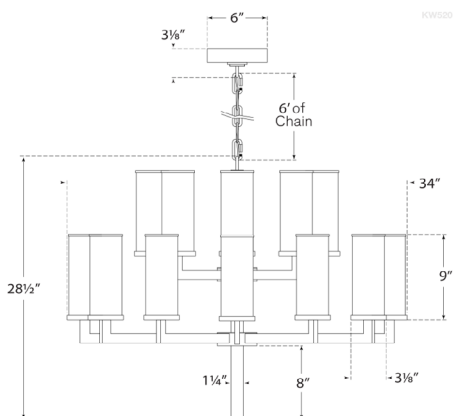

Liaison Double Tier Chandelier

KW5201AB

Materials Shown

**Antique-Burnished Brass With
Crackle Glass**

Available in

**Antique-Burnished Brass With
Crackle Glass**
Bronze With Crackle Glass
Polished Nickel With Crackle Glass
**Antique-Burnished Brass With
Clear Glass**
Bronze With Clear Glass
Polished Nickel With Clear Glass

Dimensions

Fixture Height: 28.5"
Width: 34"
Canopy: 6" Round
Chain Length: 6'

Socket

20 - E12 Candelabra

Wattage

20 - 60 C11

Weight

57 lbs