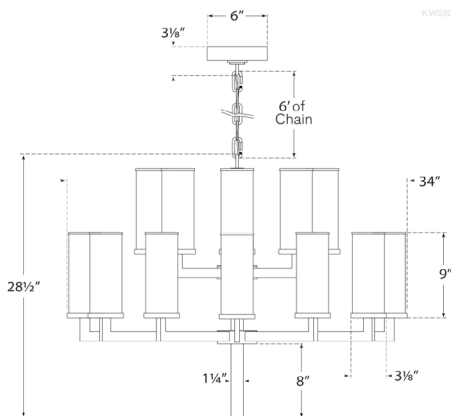

Liaison Double Tier Chandelier

KW5201AB-CG

Materials Shown

**Antique-Burnished Brass With
Clear Glass**

Available in

**Antique-Burnished Brass With
Crackle Glass**
Bronze With Crackle Glass
Polished Nickel With Crackle Glass
**Antique-Burnished Brass With
Clear Glass**
Bronze With Clear Glass
Polished Nickel With Clear Glass

Dimensions

Fixture Height: 28.5"
Width: 34"
Canopy: 6" Round
Chain Length: 6'

Socket

20 - E12 Candelabra

Wattage

20 - 60 C11

Weight

57 lbs