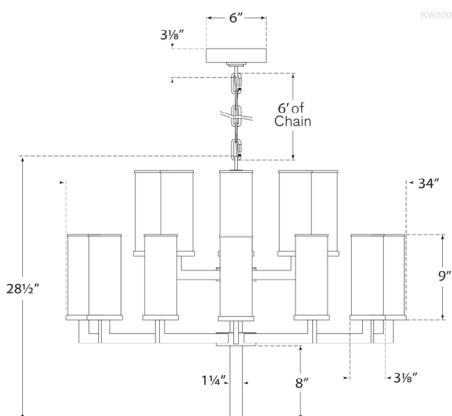

Liaison Double Tier Chandelier

KW5201PN

Materials Shown

Polished Nickel With Crackle Glass

Available in

**Antique-Burnished Brass With
Crackle Glass**

Bronze With Crackle Glass

Polished Nickel With Crackle Glass

**Antique-Burnished Brass With
Clear Glass**

Bronze With Clear Glass

Polished Nickel With Clear Glass

Dimensions

Fixture Height: 28.5"

Width: 34"

Canopy: 6" Round

Chain Length: 6'

Socket

20 - E12 Candelabra

Wattage

20 - 60 C11

Weight

57 lbs