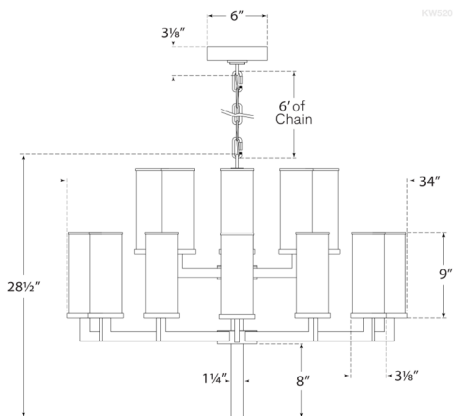

Liaison Double Tier Chandelier

KW5201BZ-CG

Materials Shown

Bronze With Clear Glass

Available in

- **Antique-Burnished Brass With Crackle Glass**
- **Bronze With Crackle Glass**
- **Polished Nickel With Crackle Glass**
- **Antique-Burnished Brass With Clear Glass**
- **Bronze With Clear Glass**
- **Polished Nickel With Clear Glass**

Dimensions

Fixture Height: 28.5"

Width: 34"

Canopy: 6" Round

Chain Length: 6'

Socket

20 - E12 Candelabra

Wattage

20 - 60 C11

Weight

57 lbs