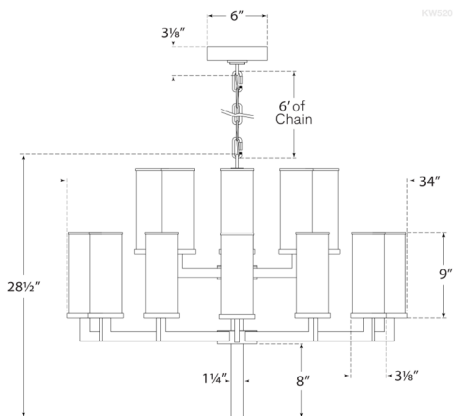

Liaison Double Tier Chandelier

KW5201BZ-CRG

Materials Shown

Bronze With Crackle Glass

Available in

**Antique-Burnished Brass With
Crackle Glass**

Bronze With Crackle Glass

Polished Nickel With Crackle Glass

**Antique-Burnished Brass With
Clear Glass**

Bronze With Clear Glass

Polished Nickel With Clear Glass

Dimensions

Fixture Height: 28.5"

Width: 34"

Canopy: 6" Round

Chain Length: 6'

Socket

20 - E12 Candelabra

Wattage

20 - 60 C11

Weight

57 lbs