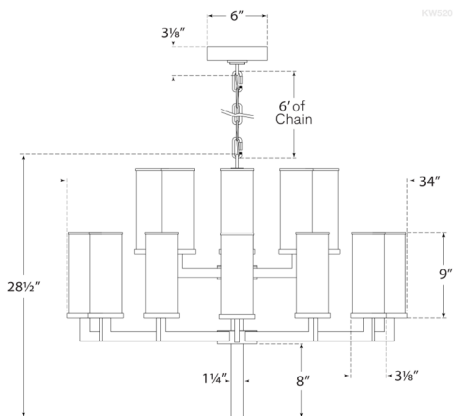

Dimensions

Fixture Height: 28.5"
Width: 34"
Canopy: 6" Round
Chain Length: 6'

Socket

20 - E12 Candelabra

Wattage

20 - 60 C11

Weight

57 lbs

Dimensions

Fixture Height: 28.5"

Width: 34"

Canopy: 6" Round

Chain Length: 6'

Socket

20 - E12 Candelabra

Wattage

20 - 60 C11

Weight

57 lbs

Liaison Double Tier Chandelier

KW5201PN-CG

Materials Shown

Polished Nickel With Clear Glass

Available in